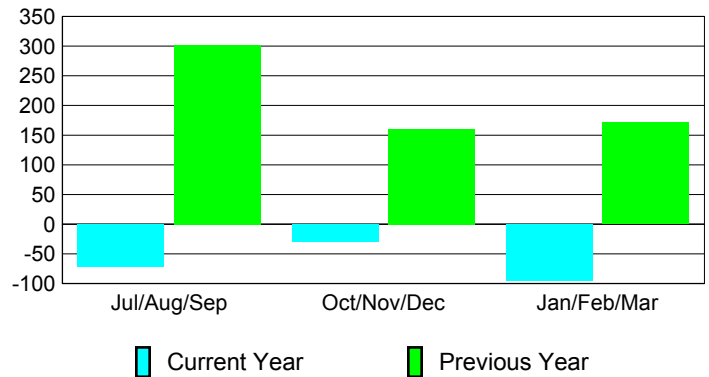

Gender Comparison 2009-2010

Male

Female