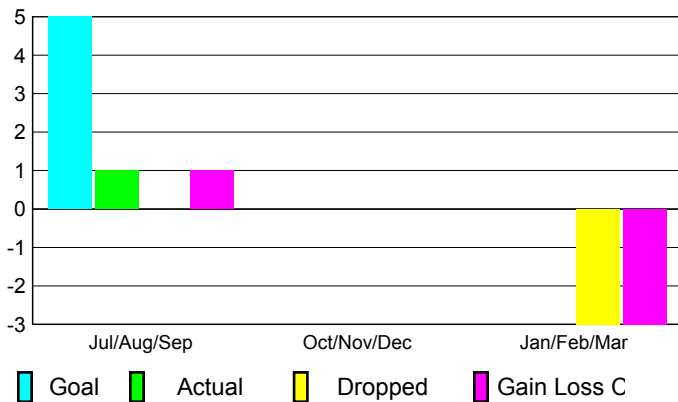

2009-2010 GMT Quarterly Report for District (or Undistricted) **District 324C2**

GMT: Adv K G RAMA KRISHNA MUR

Location: INDIA

GMT CA: 6

CLUBS

Club Results
2009-2010

Clubs
2008-2009

Month	New Club Goal	Actual New Clubs	Actual Dropped Clubs	Gain/Loss of Clubs	Gain/Loss of Clubs
Jul/Aug/Sep	5	1	0	1	3
Oct/Nov/Dec	0	0	0	0	3
Jan/Feb/Mar	0	0	-3	-3	1
Totals	5	1	-3	-2	7

Club Results 2009-2010

Goal, New, Dropped, Gain/Loss

Comparison of Club Gain/Loss

Current Year Compared to the Previous Year

YTD Status Quo Clubs 2009-2010

Status Quo Clubs Compared to Status Quo Members

MEMBERSHIP