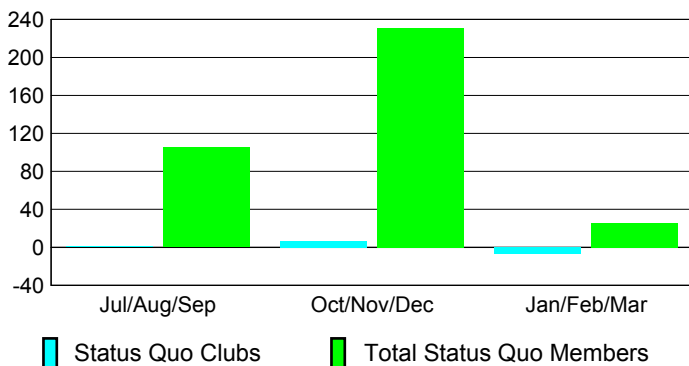

Club Results 2009-2010

Goal, New, Dropped, Gain/Loss

Comparison of Club Gain/Loss

Current Year Compared to the Previous Year

YTD Status Quo Clubs 2009-2010

Status Quo Clubs Compared to Status Quo Members

MEMBERSHIP

Membership Results
2009-2010

Membership
2008-2009

Month	Net Memb Goal	Actual New Memb	Actual Dropped Memb	Gain/Loss of Memb	Gain/Loss of Memb
Jul/Aug/Sep	220	102	-174	-72	302
Oct/Nov/Dec	40	53	-83	-30	160
Jan/Feb/Mar	40	16	-111	-95	171
Totals	300	171	-368	-197	633