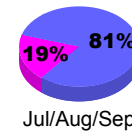

Membership Results
2009-2010

Membership
2008-2009

Month	Net Memb Goal	Actual New Memb	Actual Dropped Memb	Gain/Loss of Memb	Gain/Loss of Memb
Jul/Aug/Sep	220	102	-174	-72	302
Oct/Nov/Dec	40	53	-83	-30	160
Jan/Feb/Mar	40	16	-111	-95	171
Totals	300	171	-368	-197	633

Membership Results 2009-2010

Goal, New, Dropped, Gain/Loss

Comparison of Membership Gain/Loss

Current Year Compared to the Previous Year

Gender Comparison 2009-2010

Male

Female