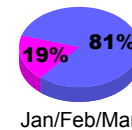

Membership Results
2009-2010

Membership
2008-2009

Month	Net Memb Goal	Actual New Memb	Actual Dropped Memb	Gain/Loss of Memb	Gain/Loss of Memb
Jul/Aug/Sep	220	102	-174	-72	302
Oct/Nov/Dec	40	53	-83	-30	160
Jan/Feb/Mar	40	16	-111	-95	171
Totals	300	171	-368	-197	633

Membership Results 2009-2010

Goal, New, Dropped, Gain/Loss

Comparison of Membership Gain/Loss

Current Year Compared to the Previous Year

Gender Comparison 2009-2010

Male

Female