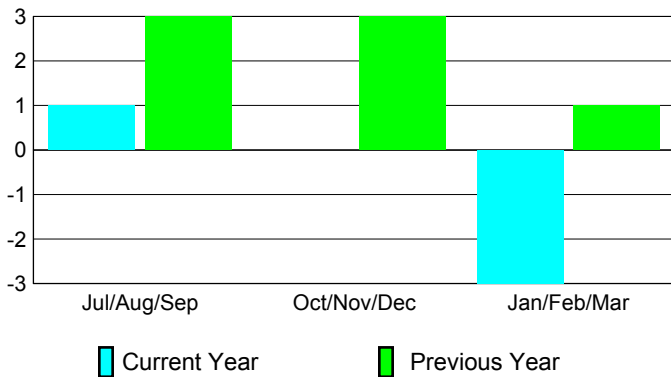

2009-2010 GMT Quarterly Report for District (or Undistricted) **District 324C2**

GMT: Adv K G RAMA KRISHNA MUR

Location: INDIA

GMT CA: 6

CLUBS

Club Results
2009-2010

Clubs
2008-2009

Month	New Club Goal	Actual New Clubs	Actual Dropped Clubs	Gain/Loss of Clubs	Gain/Loss of Clubs
Jul/Aug/Sep	5	1	0	1	3
Oct/Nov/Dec	0	0	0	0	3
Jan/Feb/Mar	0	0	-3	-3	1
Totals	5	1	-3	-2	7

Club Results 2009-2010

Goal, New, Dropped, Gain/Loss

Comparison of Club Gain/Loss

Current Year Compared to the Previous Year

YTD Status Quo Clubs 2009-2010

Status Quo Clubs Compared to Status Quo Members

MEMBERSHIP