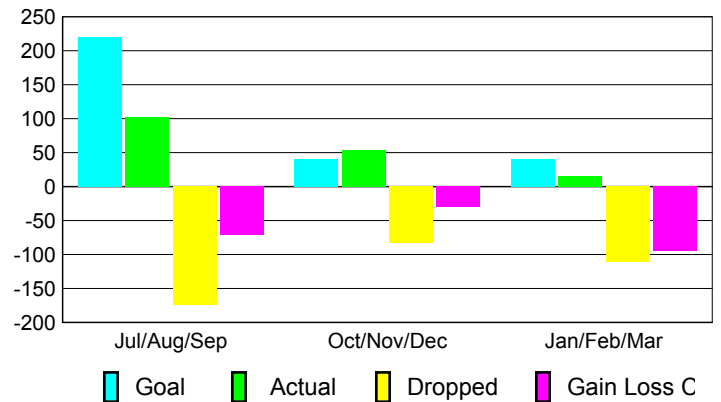

Membership Results 2009-2010

Goal, New, Dropped, Gain/Loss

Comparison of Membership Gain/Loss

Current Year Compared to the Previous Year