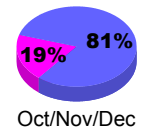

Membership Results
2009-2010

Membership
2008-2009

Month	Net Memb Goal	Actual New Memb	Actual Dropped Memb	Gain/Loss of Memb	Gain/Loss of Memb
Jul/Aug/Sep	220	102	-174	-72	302
Oct/Nov/Dec	40	53	-83	-30	160
Jan/Feb/Mar	40	16	-111	-95	171
Totals	300	171	-368	-197	633

Membership Results 2009-2010

Goal, New, Dropped, Gain/Loss

Comparison of Membership Gain/Loss

Current Year Compared to the Previous Year

Gender Comparison 2009-2010

Male

Female